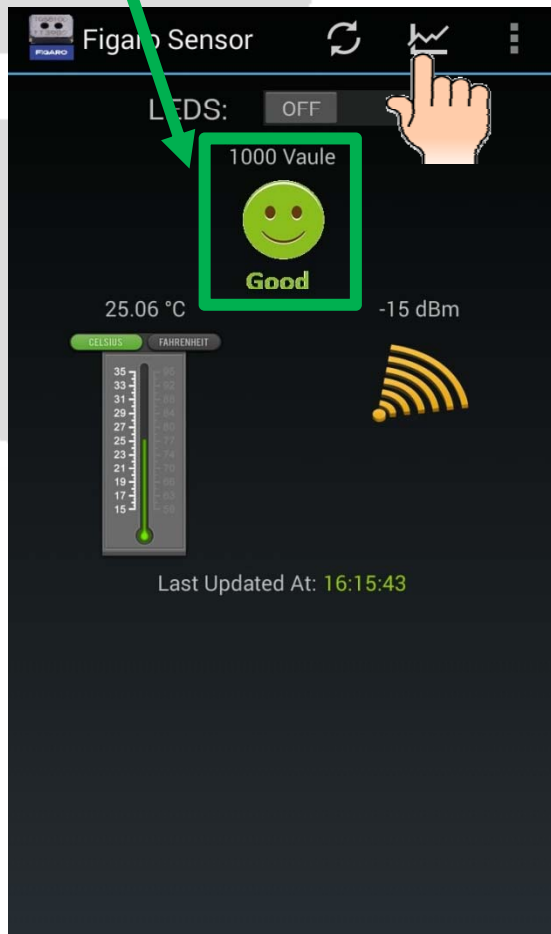

FIGARO **LONG TRUMP**
隆電股份有限公司

Client Settings

Wireless Configuration Summary

SSID: **Joe.tb**

Channel: **6**

Security: **WPA/WPA2 Personal**

Back Save

Mode: Limited AP ; IP: 192.168.240.1 ; MAC: 00:1d:c9:22:8a:01

Wireless Settings

Long Trump Corporation

Connect success

Long Trump Corporation

Android Mobile APP – Figaro Sensor

Long Trump Corporation

Search & Select Figaro Device

Mobile device also link to same hotspot.

Figaro Sensor Data

Figaro sensor

Figaro sensor

Long Trump Corporation

Figaro Sensor Range

Figaro Sensor Range: 0~1000

Good: 800~1000

General: 400~799