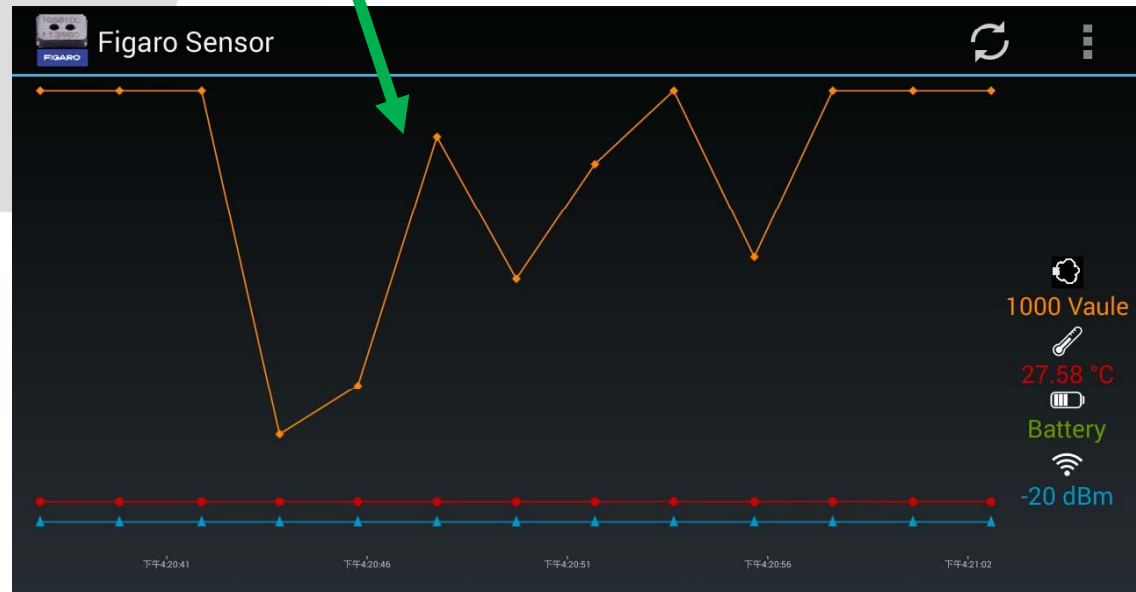

Figaro Sensor