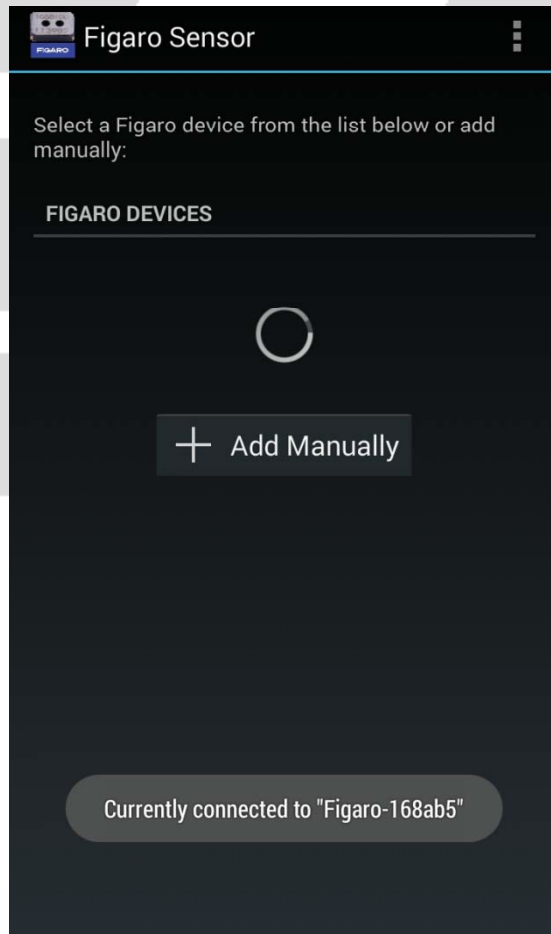

Power

Off

On

Run mode

Mobile Device

< Wi-Fi

開啟

Figaro-168ab5
已連線

Long Trump Corporation

Android Mobile APP – Figaro Sensor

Long Trump Corporation

Search & Select Figaro Device

Figaro Sensor Data

Figaro Sensor

Figaro Sensor

Long Trump Corporation