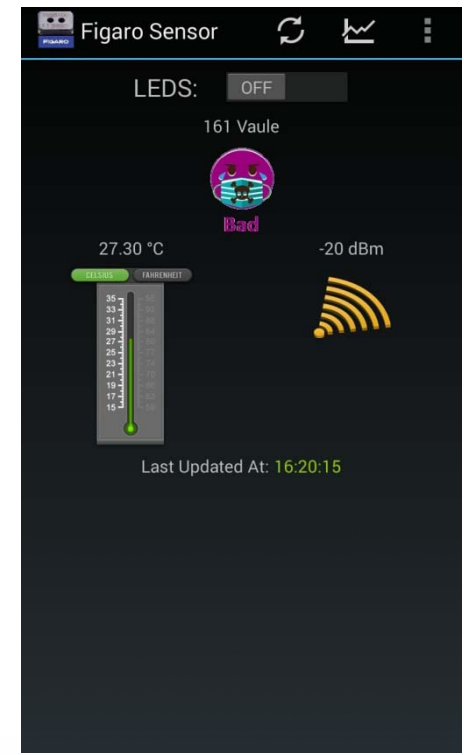

Figaro Sensor Range

Figaro Sensor Range: 0~1000

Good: 800~1000

General: 400~799

Poor: 200~399

Bad: 0~199

Long Trump Corporation