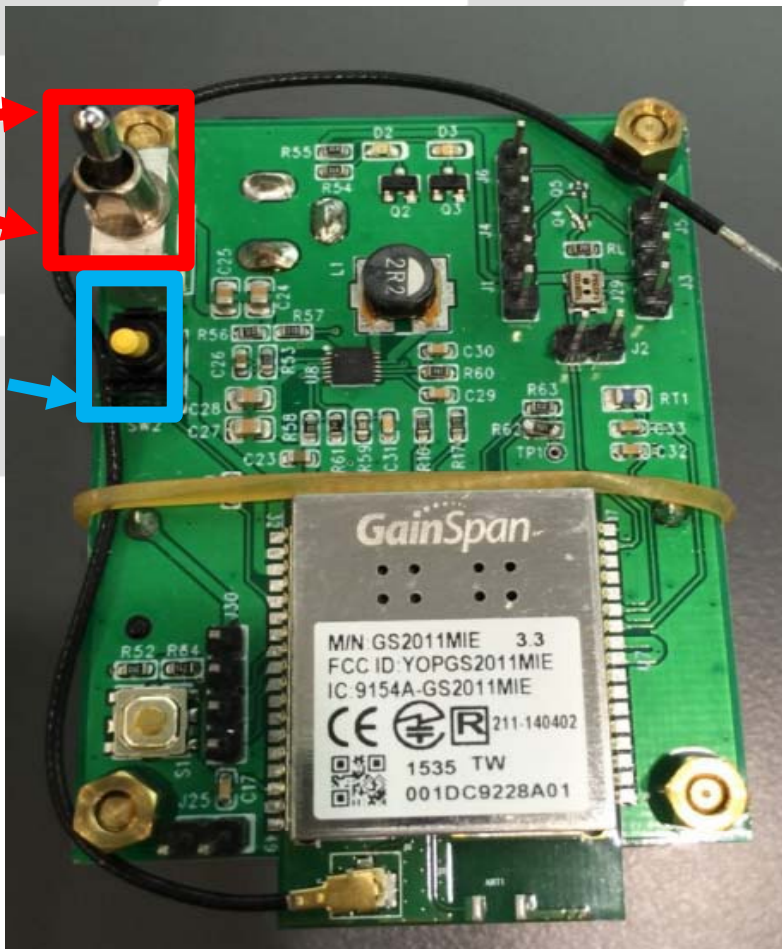

Power selection

One of power source for adapter(3.3 ~ 5.5v, 700mA) or battery can be selected.
Do not both used same time!

Limited AP Mode – Local Demo (Default)

- System Architecture
- Wi-Fi Config & Setting
- Android Mobile APP – Figaro Sensor

Long Trump Corporation

System Architecture

FIGARO + GS2011M

TGS8100

Temperature
sensor

Long Trump Corporation

Wi-Fi Config & Setting

Power on, then connect to Figaro device. SSID: Figaro-xxxxxx

Power

Off

On

Run mode

Mobile Device

< Wi-Fi

開啟

Figaro-168ab5
已連線