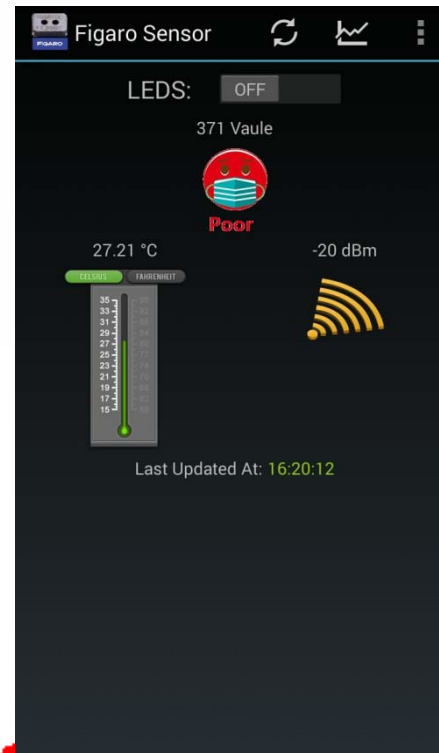

Figaro Sensor Range

Figaro Sensor Range: 0~1000

Good: 800~1000

General: 400~799

Poor: 200~399

Bad: 0~199

Long Trump Corporation

Station Mode – Cloud Demo

- System Architecture
- Wi-Fi Config & Setting
- Android Mobile APP – Figaro Sensor
- Webpage – Exosite Cloud

Long Trump Corporation

System Architecture

FIGARO + GS2011M

3G/4G

Wi-Fi Config & Setting

Power on, then connect to Figaro device. SSID: Figaro-xxxxxx