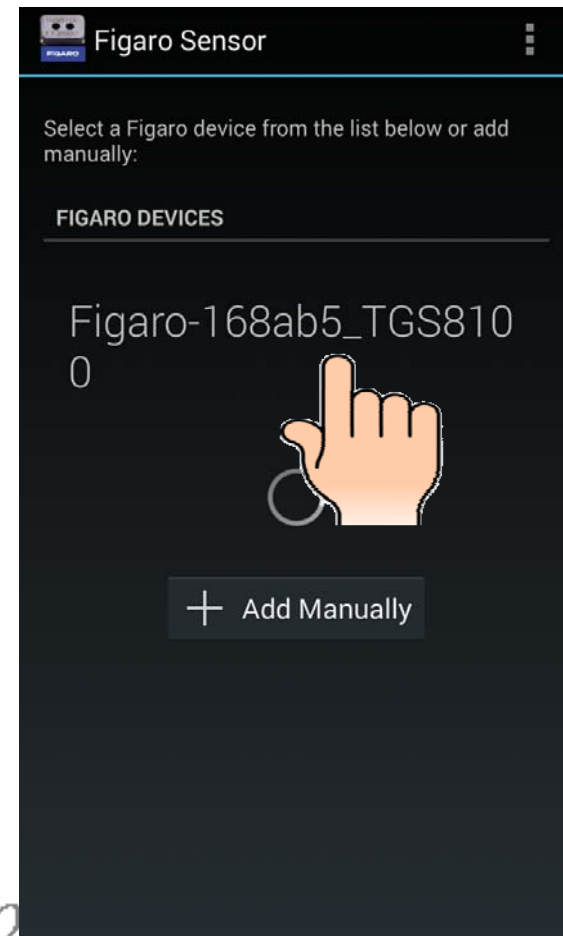

Wireless Settings

Long Trump Corporation

Connect success

Long Trump Corporation

Android Mobile APP – Figaro Sensor

Long Trump Corporation

Search & Select Figaro Device

Mobile device also link to same hotspot.

Figaro Sensor Data

Figaro sensor

Figaro sensor

Long Trump Corporation

Figaro Sensor Range

Figaro Sensor Range: 0~1000

Good: 800~1000

General: 400~799