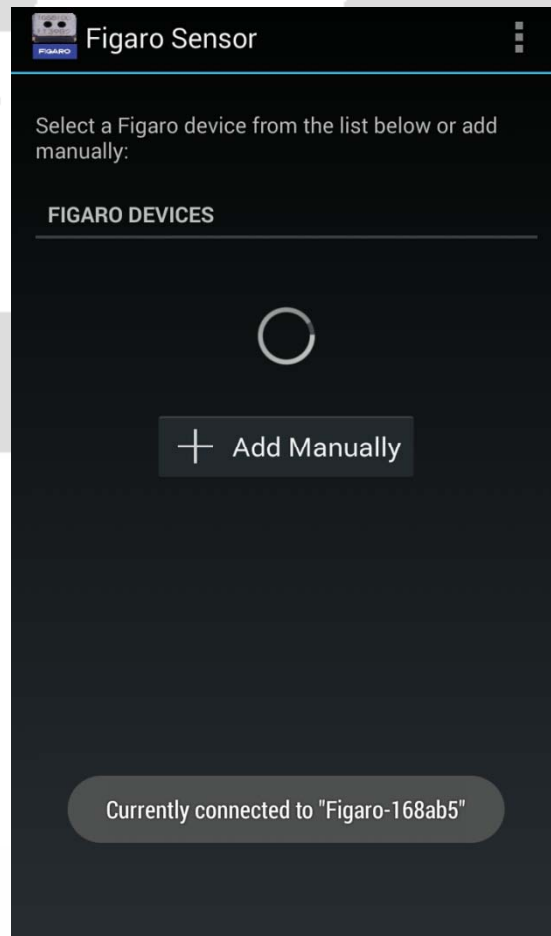

Wireless Settings

Long Trump Corporation

Connect success

Long Trump Corporation

Android Mobile APP – Figaro Sensor

Long Trump Corporation

Search & Select Figaro Device

Mobile device also link to same hotspot.

Figaro Sensor Data

Figaro sensor

Figaro sensor

Long Trump Corporation

Figaro Sensor Range

Figaro Sensor Range: 0~1000

Good: 800~1000

General: 400~799