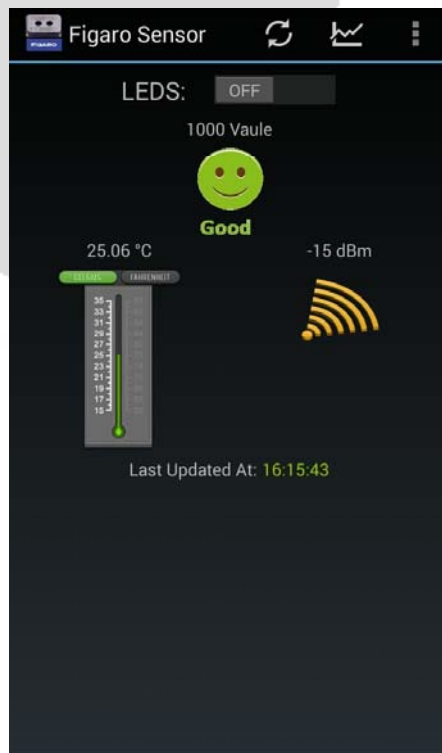

Figaro Sensor Range

Figaro Sensor Range: 0~1000

Good: 800~1000

General: 400~799

Poor: 200~399

Bad: 0~199

Long Trump Corporation

Station Mode – Cloud Demo

- System Architecture
- Wi-Fi Config & Setting
- Android Mobile APP – Figaro Sensor
- Webpage – Exosite Cloud

Long Trump Corporation

System Architecture

FIGARO + GS2011M

3G/4G

Wi-Fi Config & Setting

Power on, then connect to Figaro device. SSID: Figaro-xxxxxx