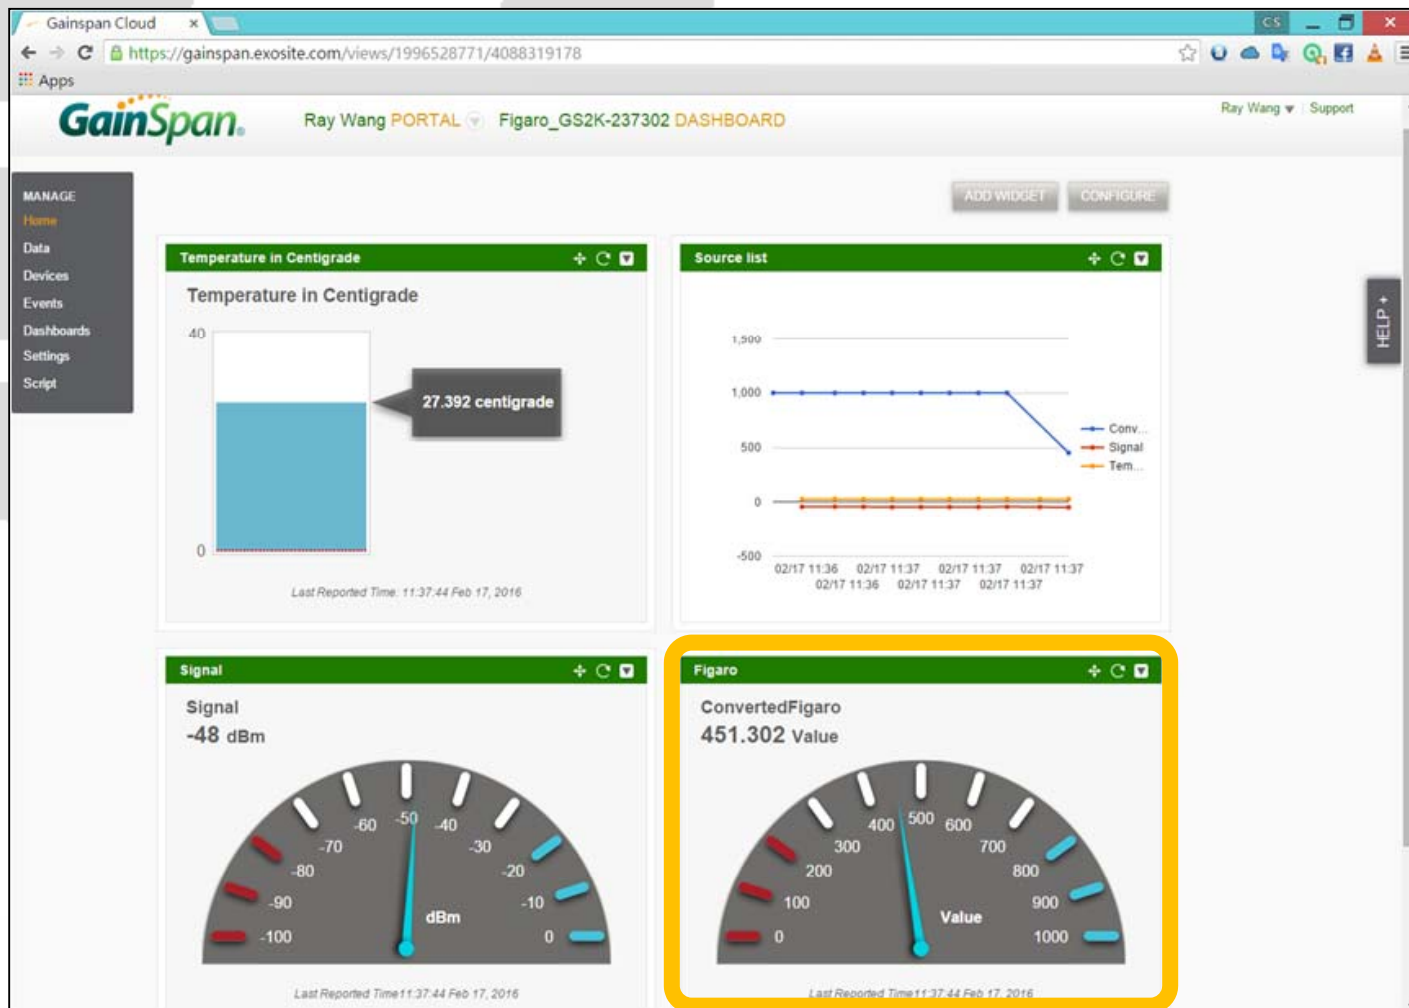

MANAGE
Home
Data
Devices
Events
Dashboards
Settings
Script

Bulk Actions: Apply

Your Dashboards [Restore Default Dashboard](#) [+ Add Dashboard](#)

Select	Thumbnail	Name	Public	Description	URL
<input type="checkbox"/>		Figaro_GS2K-228a01	No	Figaro Sensor	https://gainspan.exosite.com/views/1996528771/2072194629
<input type="checkbox"/>		Figaro_GS2K-237302	No	Figaro Sensor	https://gainspan.exosite.com/views/1996528771/4088319178

Portal Dashboards

Thumbnail	Name	Type	URL
	Gainspan TLS Dash	TLS ADK	https://gainspan.exosite.com/views/1996528771/3354657801

Device 1

Device 2

HELP +

GainSpan Demo Webpage – Dashboards

Data Update Cycle: 10 sec