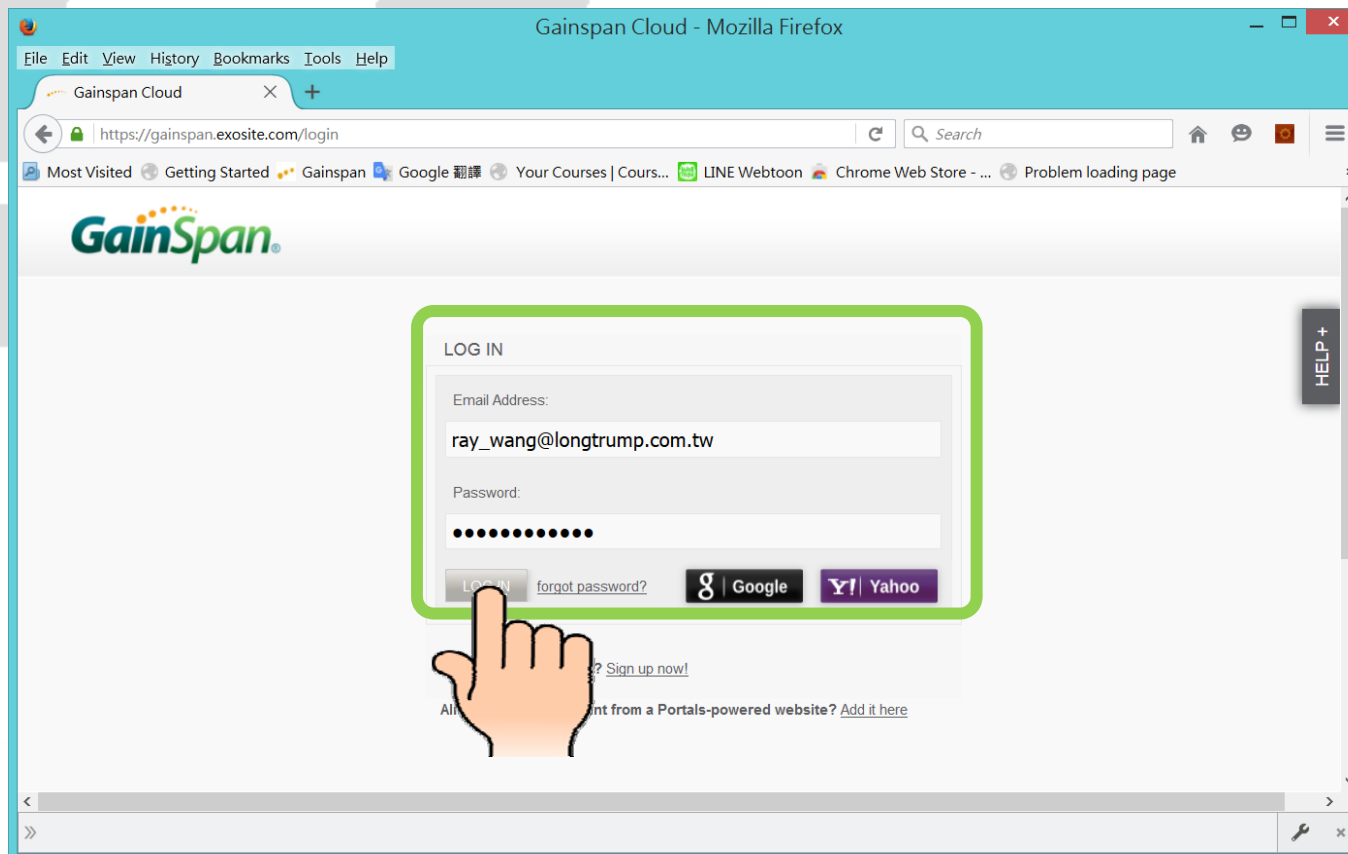

Wireless Settings

Long Trump Corporation

Connect success

Long Trump Corporation

Android Mobile APP – Figaro Sensor

Long Trump Corporation

Search & Select Figaro Device

Mobile device also link to same hotspot.

Poor: 200~399

Bad: 0~199

Long Trump Corporation

Webpage – Exosite Cloud

Long Trump Corporation

GainSpan Demo Webpage

Website: <https://gainspan.exosite.com/login>

User name: ray_wang@longtrump.com.tw

Password: [Rousseau9468](#)

GainSpan Demo Webpage – Dashboards

Gainspan Cloud - Mozilla Firefox

File Edit View History Bookmarks Tools Help

Gainspan Cloud

https://gainspan.exosite.com/manage/home

Most Visited Getting Started Gainspan Google 翻譯 Your Courses | Cours... LINE Webtoon Chrome W

GainSpan Ray Wang PORTAL

MANAGE

- Home
- Data
- Devices
- Events
- Dashboards**
- Set

Portal Setup - 75% Complete

Welcome Ray Wang!

Finish configuring your portal:

- > Step 1: Complete! (Device Setup)
- > Step 2: Complete! (Data Source Setup)
- > Step 3: Complete! (Event Rule Setup)
- > Step 4 of 4: [Add an Alert](#)