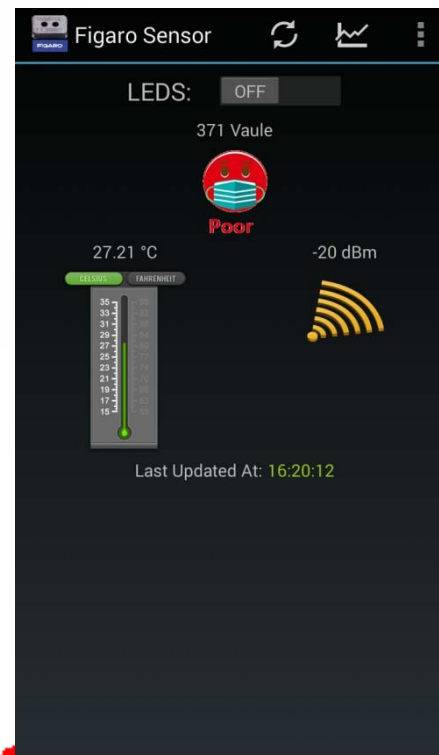

Figaro Sensor Range

Figaro Sensor Range: 0~1000

Good: 800~1000

General: 400~799

Poor: 200~399

Bad: 0~199

Long Trump Corporation