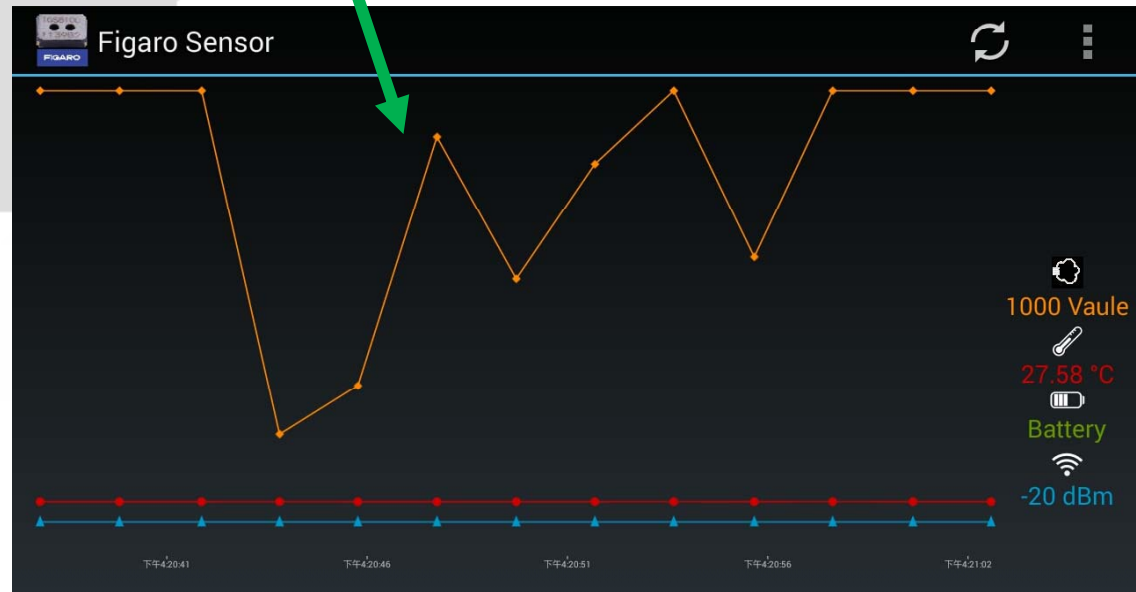

Wireless Settings

Long Trump Corporation

Connect success

Long Trump Corporation

Android Mobile APP – Figaro Sensor

Long Trump Corporation

Search & Select Figaro Device

Mobile device also link to same hotspot.

Figaro Sensor Data

Figaro sensor

Figaro sensor

Long Trump Corporation

Figaro Sensor Range

Figaro Sensor Range: 0~1000

Good: 800~1000

General: 400~799