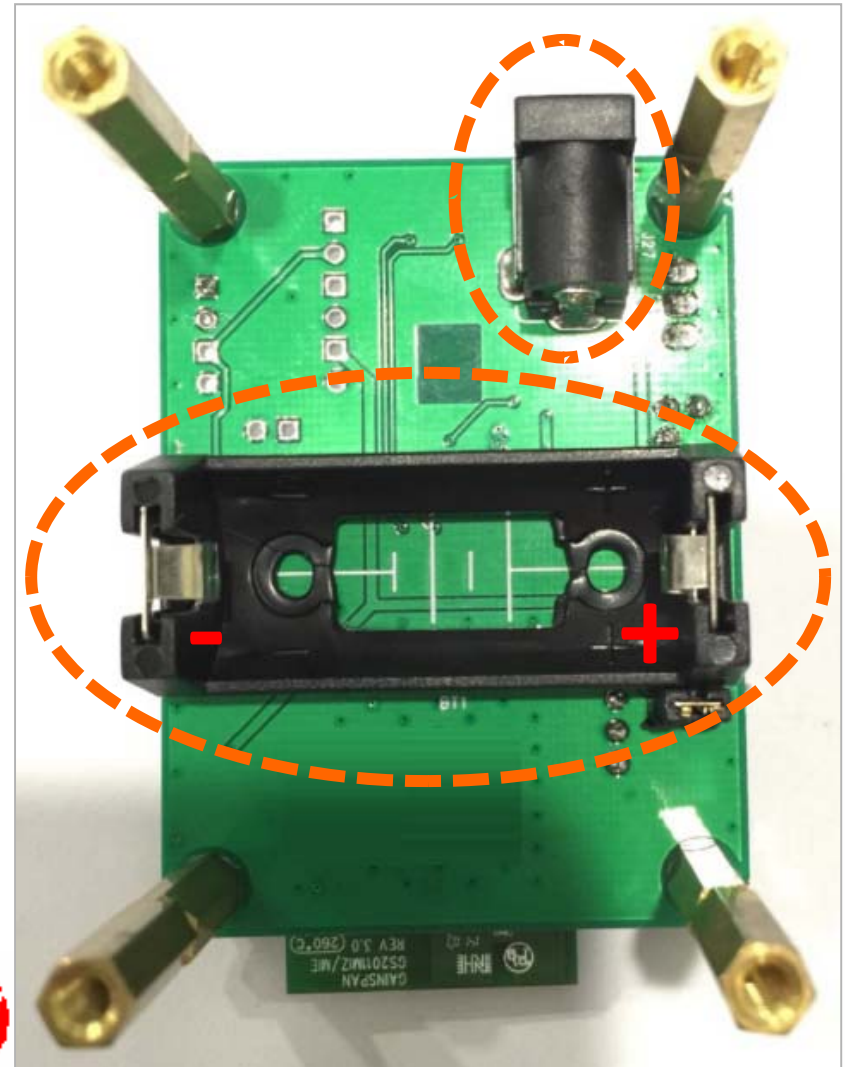

Power selection

One of power source for adapter(3.3 ~ 5.5v, 700mA) or battery can be selected.
Do not both used same time!

Limited AP Mode – Local Demo (Default)

- System Architecture
- Wi-Fi Config & Setting
- Android Mobile APP – Figaro Sensor