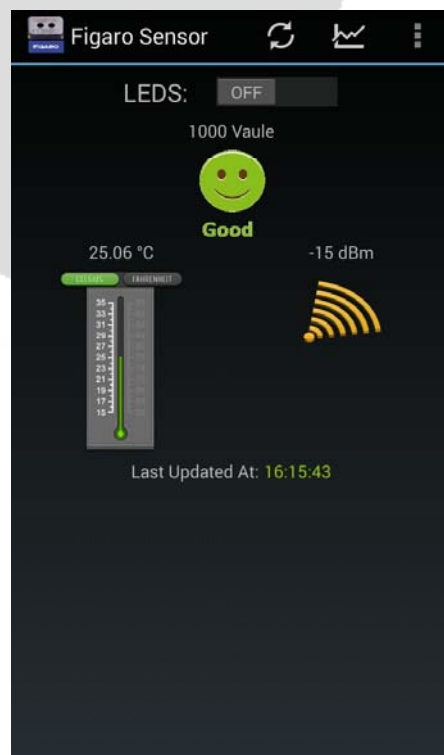

Figaro Sensor Range

Figaro Sensor Range: 0~1000

Good: 800~1000

General: 400~799

Poor: 200~399

Bad: 0~199

Long Trump Corporation