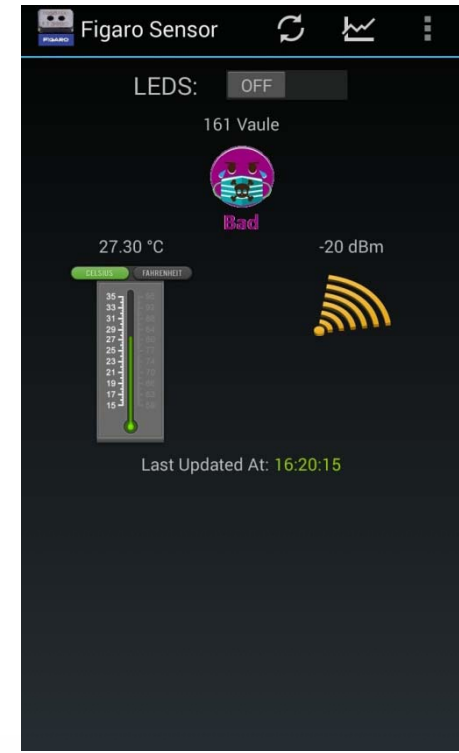

Figaro Sensor Range

Figaro Sensor Range: 0~1000

Good: 800~1000

General: 400~799

Poor: 200~399

Bad: 0~199

Long Trump Corporation

Station Mode – Cloud Demo

- System Architecture
- Wi-Fi Config & Setting
- Android Mobile APP – Figaro Sensor
- Webpage – Exosite Cloud

Long Trump Corporation

System Architecture

FIGARO + GS2011M

3G/4G

Wi-Fi Config & Setting

Power on, then connect to Figaro device. SSID: Figaro-xxxxxx