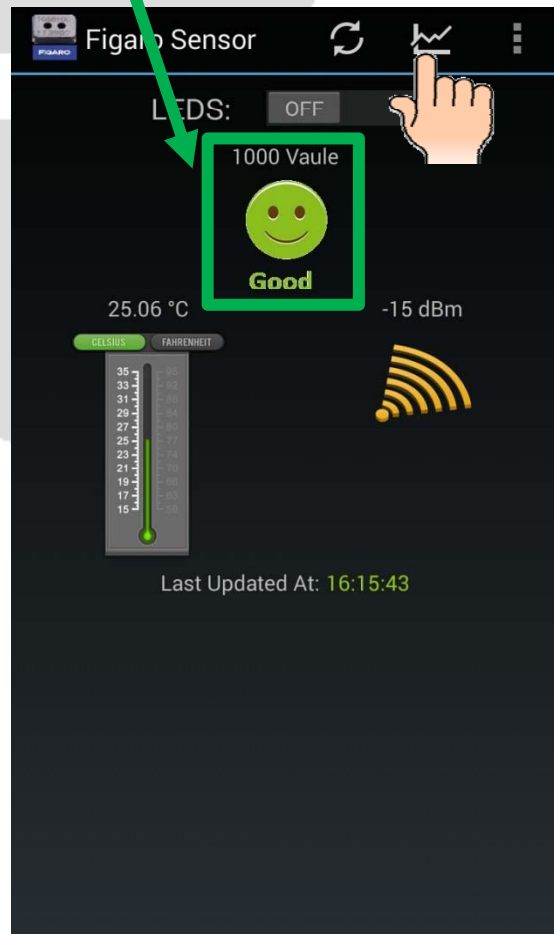

Power

Off

On

Run mode

Mobile Device

< Wi-Fi

開啟

Figaro-168ab5
已連線

Long Trump Corporation

Android Mobile APP – Figaro Sensor

Long Trump Corporation

Search & Select Figaro Device

Figaro Sensor Data

Figaro Sensor

Figaro Sensor

Long Trump Corporation

Figaro Sensor Range

Figaro Sensor Range: 0~1000

Good: 800~1000

General: 400~799

Poor: 200~399

Bad: 0~199

Long Trump Corporation

Station Mode – Cloud Demo