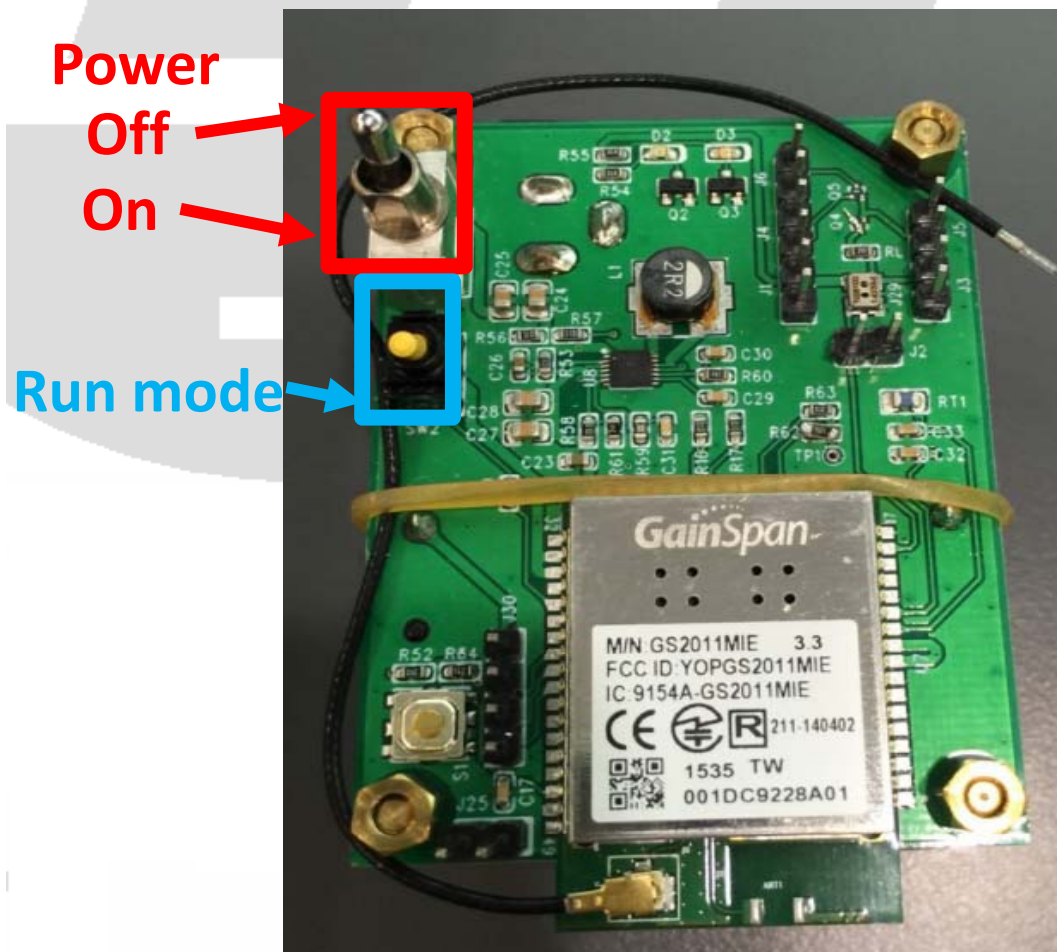

- System Architecture
- Wi-Fi Config & Setting
- Android Mobile APP – Figaro Sensor
- Webpage – Exosite Cloud

Long Trump Corporation

System Architecture

FIGARO + GS2011M

3G/4G

Wi-Fi Config & Setting

Power on, then connect to Figaro device. SSID: Figaro-xxxxxx